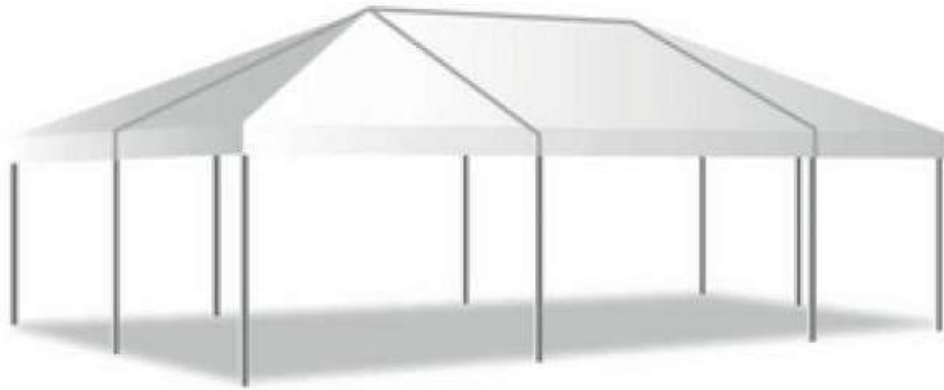

10'x10' Pop-Up Canopy

10'x20' Pop-Up Canopy

10'x10' West Coast Frame

10'x10' High Peak Frame

10'x20' West Coast Frame

10'x20' High Peak Frame

10'x30' West Coast Frame

20'x20' High Peak Frame

Best Seller!

20'x20' West Coast Frame

20'x30' High Peak Frame

20'x40' High Peak Frame

20'x40' West Coast Frame

20'x60' High Peak Frame

30'x30' West Coast Frame

30'x30' High Peak Frame

30'x45' West Coast Frame

30'x60' West Coast Frame

40'x40' High Peak Frame

40'x60' High Peak Frame

40'x80' High Peak Frame

Tent Add-On's

Window Side Walls

Solid Sidewalls