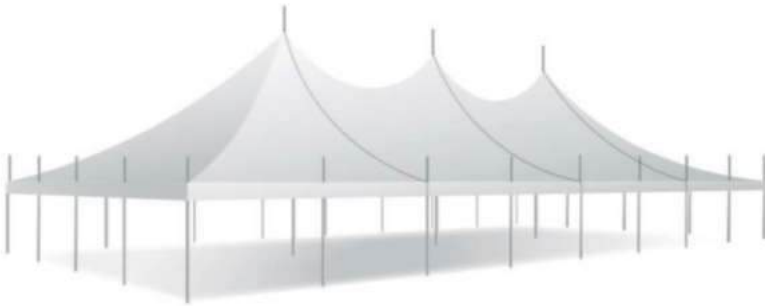

10'x10' Pop-Up Canopy

10'x20' Pop-Up Canopy

10'x10' West Coast Frame

10'x10' High Peak Frame

10'x20' West Coast Frame

10'x20' High Peak Frame

10'x30' West Coast Frame

20'x20' High Peak Frame

Best Seller!

20'x20' West Coast Frame

20'x30' High Peak Frame

20'x40' High Peak Frame

20'x40' West Coast Frame

20'x60' High Peak Frame

30'x30' West Coast Frame

30'x30' High Peak Frame

30'x45' West Coast Frame

30'x60' West Coast Frame

40'x40' High Peak Frame

40'x60' High Peak Frame

40'x80' High Peak Frame

Tent Add-On's

Window Side Walls

Solid Sidewalls